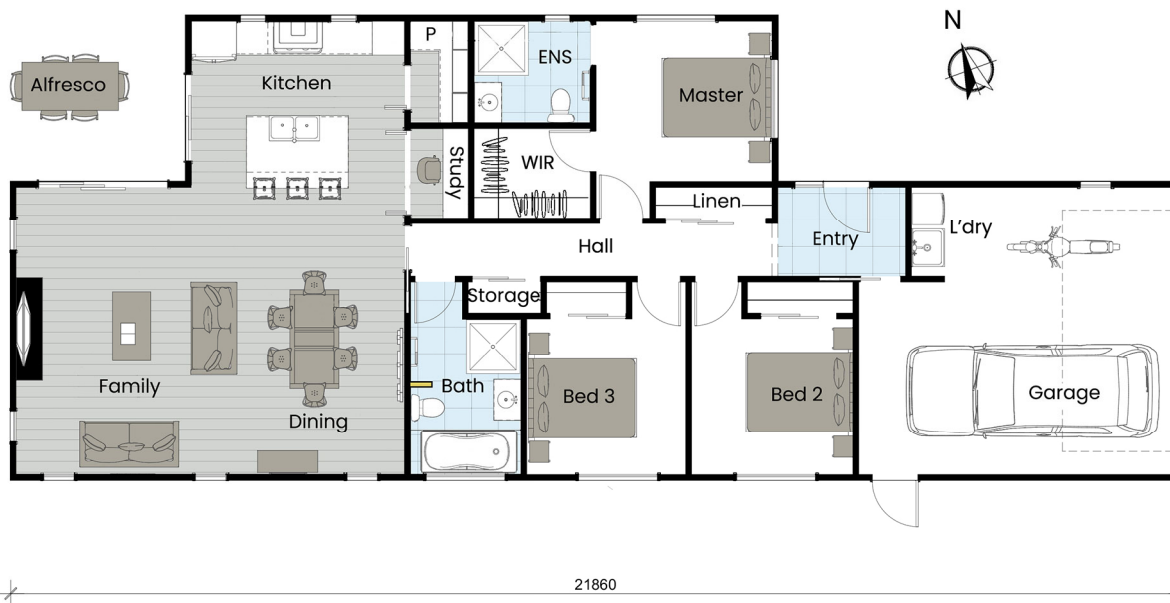

156 sq m

3 Bedroom

2 Bathroom

Double

GET IN TOUCH

09 431 3313

7 Molesworth Drive, Mangawhai

www.westmoreland.co.nz