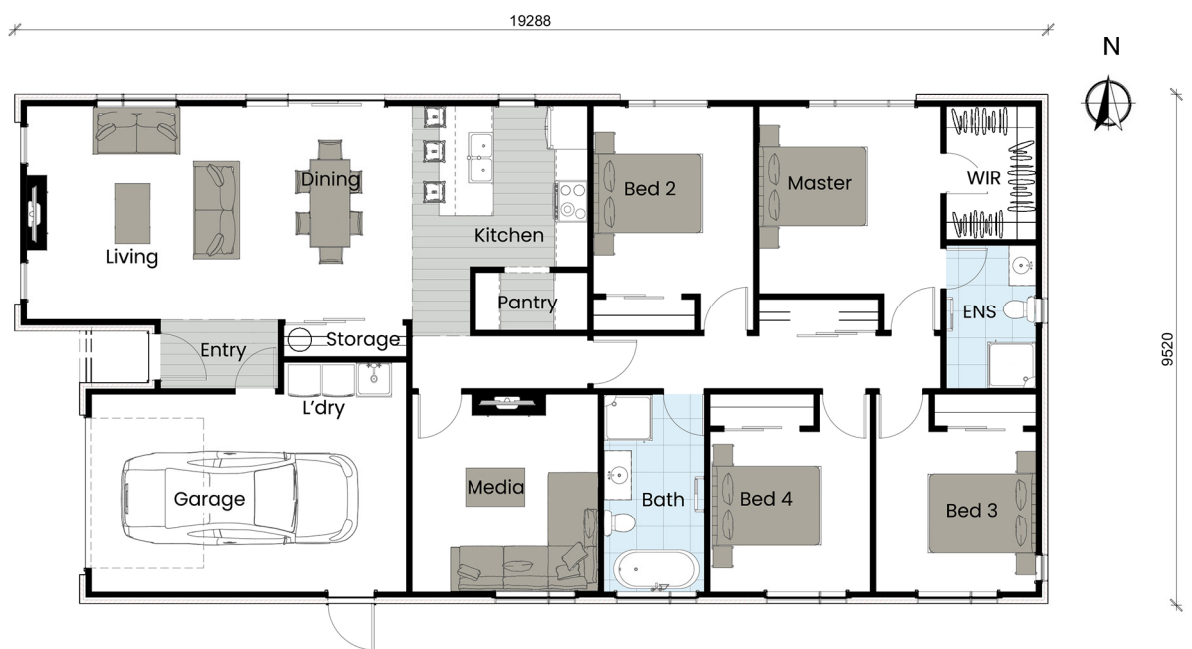

174 sq m

4 Bedroom

2 Bathroom

Single

GET IN TOUCH

 09 431 3313

 7 Molesworth Drive, Mangawhai

 www.westmoreland.co.nz