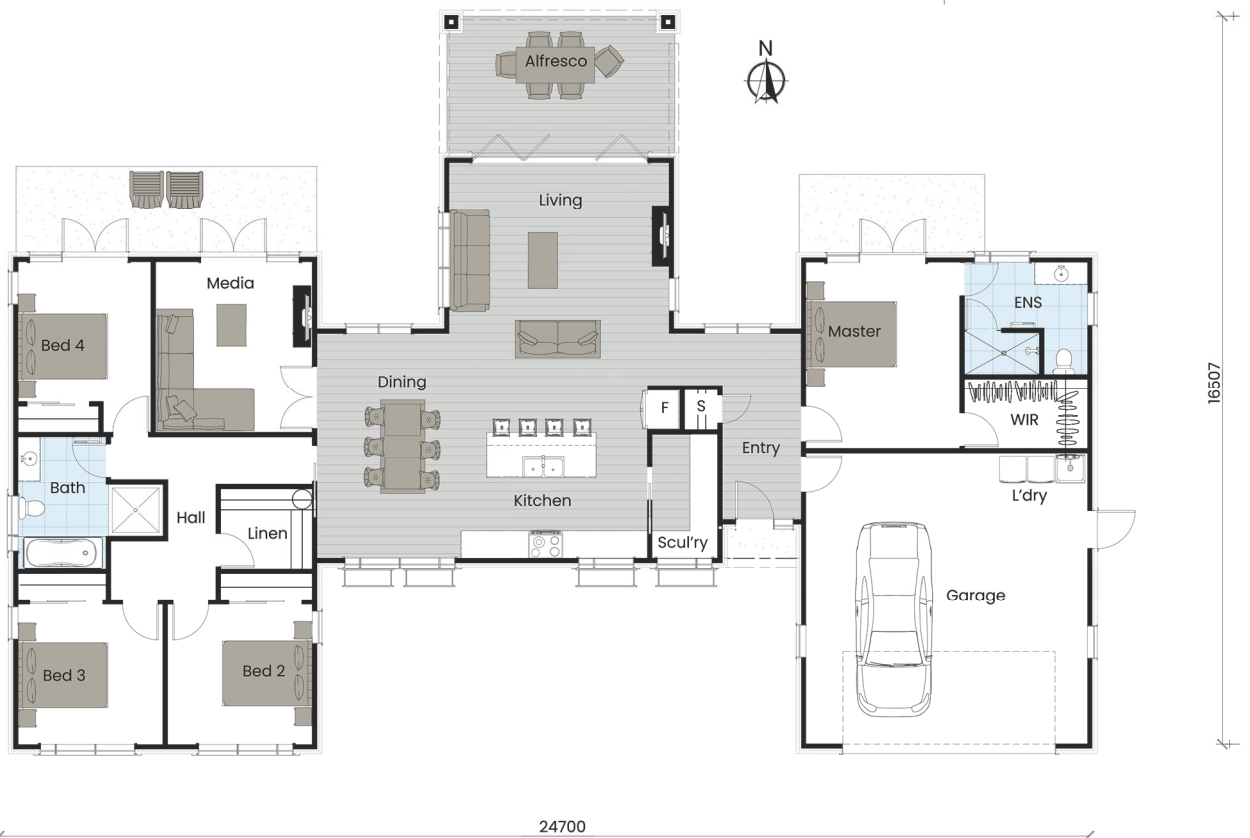

236 sq m

4 Bedroom

2 Bathroom

Double

GET IN TOUCH

09 431 3313

7 Molesworth Drive, Mangawhai

www.westmoreland.co.nz